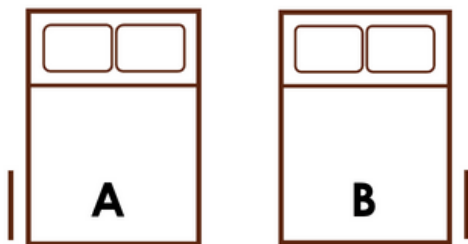

The following customizations are available: Bed Size, Finish, Ladder Location.

Full dimensions can be found on page 14 and 17.

Wood Species: Ash

CHOOSE YOUR BUNK SIZE

- Twin XL
- Full XL
- Queen
- King

CHOOSE YOUR LADDER LOCATION